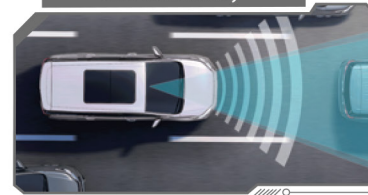

Intimate Safety

- Front and rear sensors