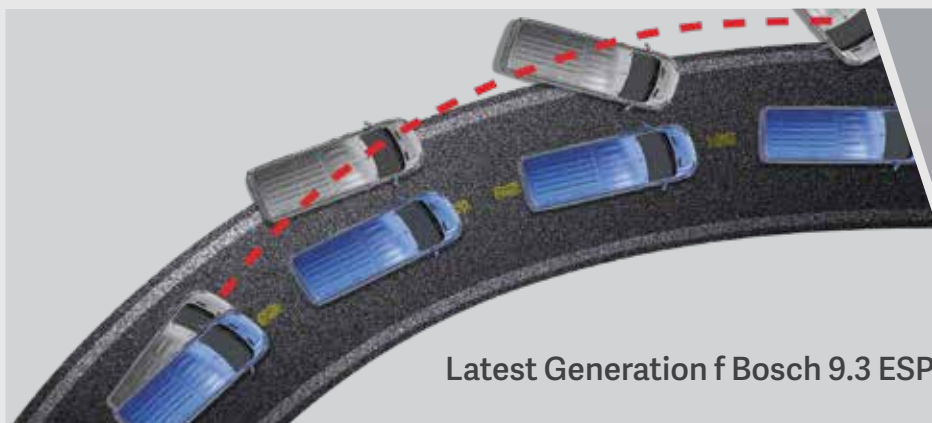

Long Wheelbase, Medium/High Roof

PERFORMANCE

Engine: 2.0 Turbo Diesel Direct Injection
Torque: 375 NM
Ultra lowest fuel consumption: 7.6 L/100km

Transmission: 6 manual

EXTERIOR

Single sliding door

Large Opening,
Convenient Loading

More Convenient, Deluxe Drive

Full LED Headlights

PEPS Remote Keyless Entry

INTERIOR

More Hi-Tech, Efficient and Safer

10.1-inch HD Smart Touch Screen
+
4.2-inch LCD Instrument

More Comfortable, Enjoy Prosperity
Comfortable seats with rear
air conditioning units for passengers

SAFETY

Top Safety Full Body Structure

Rear Overhead Camera
+
Reverse Image

Latest Generation f Bosch 9.3 ESP

High Payload, More Loading
Rear-drive Dual Tires Optional;
Maximum Load 2T

SPECIFICATIONS

Vehicle Model	V90 L3H2 Bus	V90 L3H3 Bus
Number of Seats	15/16	15/16
Engine	Model	D2.0L Turbo Diesel Direct Injection
	Rated Power(kW)	110
	Max.Torque(N.m)	375
Dimension:L*W*H(mm)	LWB: 5940×2062×2520	LWB: 5940×2062×2740
wheelbase	3760	3760
Gearbox	6MT	6MT
Max.Speed (km/h)	145	145
Fuel Tank Capacity (L)	80	80
Brake System	Front/Rear Disc Brake	Front/Rear Disc Brake
Suspension	Front Independence Suspension/Rear In-Indep/Suspension(3 Spring)	Front Independence Suspension/Rear In-Indep/Suspension(3 Spring)
Tire	235/65R16C	235/65R16C
Safety Configuration		
Intelligent Anti-theft Security System(IMMO)	●	●
ESP+EBA+HHC	●	●
Rear Proximity Sensor	●	●
front fog lights	●	●
Rear fog lights	●	●
Driver Seat Airbags + Pretightening Belt	●	●
Front Passenger Airbags + Pretightening Belt	●	●
Driver Seat Safety Belt Untied Alarm	●	●
Three Point Safety Belt	●	●