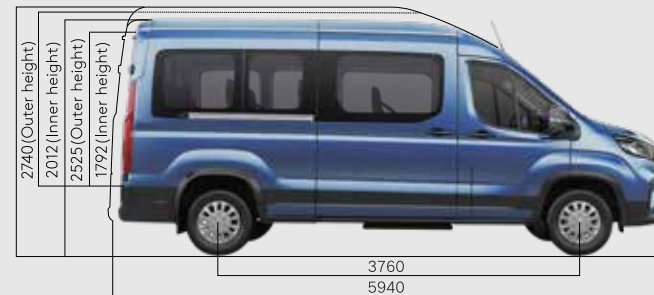

V90 MINIBUS

Professional Mobility in Elegance

MAXUS MINIBUS & VAN

DIMENTION & SEAT LAYOUT

Vehicle Seat Layout

16 seats (3+3+3+3+4)

Vehicle Dimensions

Medium Wheelbase, Medium Roof

Long Wheelbase, Medium/High Roof

PERFORMANCE

Engine: 2.0 Turbo Diesel Direct Injection
Torque: 375 NM
Ultra lowest fuel consumption: 7.6 L/100km

Transmission: 6 manual

EXTERIOR

Single sliding door

Large Opening,
Convenient Loading