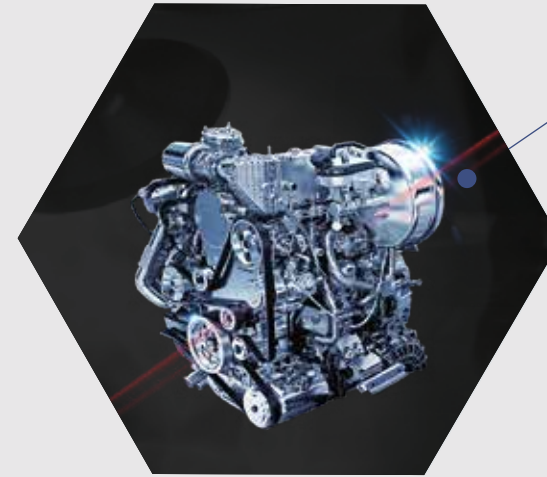

V90 MINIBUS

Professional Mobility in Elegance

MAXUS MINIBUS & VAN

DIMENTION & SEAT LAYOUT

Vehicle Seat Layout

16 seats (3+3+3+3+4)

Vehicle Dimensions

Medium Wheelbase, Medium Roof

Long Wheelbase, Medium/High Roof

PERFORMANCE

Engine: 2.0 Turbo Diesel Direct Injection
Torque: 375 NM
Ultra lowest fuel consumption: 7.6 L/100km

Transmission: 6 manual

EXTERIOR

Single sliding door

Large Opening,
Convenient Loading